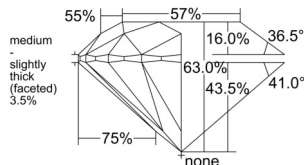

GIA®

FACSIMILE

GIA REPORT

7541488236

Verify this report at GIA.edu

GIA NATURAL DIAMOND DOSSIER®

January 22, 2026
GIA Report Number **7541488236**
Shape and Cutting Style ..... **Round Brilliant**
Measurements ..... **5.62 - 5.64 x 3.55 mm**

GRADING RESULTS

Carat Weight ..... **0.70 carat**
Color Grade ..... **H**
Clarity Grade **S12**
Cut Grade ..... **Excellent**

ADDITIONAL GRADING INFORMATION

Polish ..... **Excellent**
Symmetry ..... **Excellent**
Fluorescence ..... **None**
Clarity Characteristics ..... **Cloud, Crystal, Feather**
Inscription(s): **GIA 7541488236**

PROPORTIONS

Profile to actual proportions

GRADING SCALES

GIA COLOR SCALE

COLOREDNESS	D
	E
	F
	G
	H
	I
	J
NEAR COLORLESS	K
	L
	M
Faint	N
	O
	P
	Q
	R
	S
	T
	U
	V
	W
	X
	Y
Light	Z

GIA CLARITY SCALE

FLAWLESS	VERY VERY SLIGHTLY INCLUDED	VVS₁	VVS₂	VS₁	VS₂	S1₁	S1₂	I₁	I₂	I₃	
											INTERNALLY FLAWLESS

GIA CUT SCALE

EXCELLENT
VERY GOOD
GOOD
FAIR
POOR