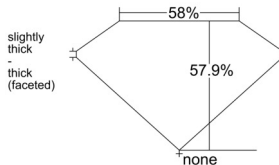

GIA®

FACSIMILE

GIA REPORT

7541487308

Verify this report at GIA.edu

GIA NATURAL DIAMOND DOSSIER®

January 21, 2026

GIA Report Number 7541487308

Shape and Cutting Style ..... Heart Brilliant

Measurements ..... 5.75 x 6.78 x 3.92 mm

GRADING RESULTS

Carat Weight ..... 0.94 carat

Color Grade ..... E

Clarity Grade SI1

ADDITIONAL GRADING INFORMATION

Polish ..... Excellent

Symmetry ..... Excellent

Fluorescence ..... Medium Blue

Clarity Characteristics..... Crystal, Twinning Wisp, Feather

Inscription(s): GIA 7541487308

PROPORTIONS

Profile not to actual proportions

GRADING SCALES

GIA COLOR SCALE		GIA CLARITY SCALE	
COLORLESS	D	VERY VERY SLIGHTLY INCLUDED	FLAWLESS
	E		INTERNALLY FLAWLESS
	F		VVS₁
	G		VVS₂
	H		VS₁
	I		VS₂
	J		SI₁
	K		SI₂
	L		I₁
	M		I₂
NEAR COLORLESS	N	SLIGHTLY INCLUDED	I₃
	O		
	P		
	Q		
FAINT	R		
	S		
	T		
	U		
VERY LIGHT	V		
	W		
	X		
	Y		
LIGHT	Z