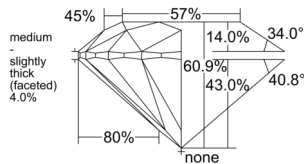

GIA®

FACSIMILE

GIA REPORT

7541486761

Verify this report at gia.edu

GIA NATURAL DIAMOND DOSSIER®

January 23, 2026
GIA Report Number **7541486761**
Shape and Cutting Style ..... **Round Brilliant**
Measurements ..... **4.31 - 4.34 x 2.63 mm**

GRADING RESULTS

Carat Weight ..... **0.30 carat**
Color Grade ..... **L**
Clarity Grade **S11**
Cut Grade ..... **Excellent**

ADDITIONAL GRADING INFORMATION

Polish ..... **Excellent**
Symmetry ..... **Excellent**
Fluorescence ..... **None**
Clarity Characteristics ..... **Feather, Crystal**
Inscription(s): **GIA 7541486761**

PROPORTIONS

Profile to actual proportions

GRADING SCALES

GIA COLOR SCALE

COLOURESS	D
	E
	F
	G
	H
	I
	J
NEAR COLOURESS	K
	L
FAIN	M
	N
	O
	P
	Q
VERY LIGHT	R
	S
	T
	U
	V
	W
	X
	Y
LIGHT	Z

GIA CLARITY SCALE

FLAWLESS	INTERNAL FLAWLESS	
		FLAWLESS
VERY VERY SLIGHTLY INCLUDED	VVS₁	
	VVS₂	
VERY SLIGHTLY INCLUDED	VS₁	
	VS₂	
SLIGHTLY INCLUDED	SI₁	
	SI₂	
INCLUDED	I₁	
	I₂	
	I₃	

GIA CUT SCALE

EXCELLENT
VERY GOOD
GOOD
FAIR
POOR