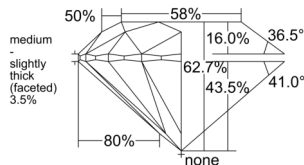

GIA®

FACSIMILE

GIA REPORT

7541484407

Verify this report at GIA.edu

GIA NATURAL DIAMOND DOSSIER®

January 21, 2026

GIA Report Number **7541484407**

Shape and Cutting Style ..... **Round Brilliant**

Measurements ..... **5.35 - 5.37 x 3.36 mm**

GRADING RESULTS

Carat Weight ..... **0.60 carat**

Color Grade ..... **F**

Clarity Grade **VVS1**

Cut Grade ..... **Excellent**

ADDITIONAL GRADING INFORMATION

Polish ..... **Excellent**

Symmetry ..... **Excellent**

Fluorescence ..... **Faint**

Clarity Characteristics..... **Pinpoint, Feather**

Inscription(s): **GIA 7541484407**

PROPORTIONS

Profile to actual proportions

GRADING SCALES

GIA COLOR SCALE

COLOREDNESS	D
	E
	F
	G
	H
	I
	J
NEAR COLORLESS	K
	L
	M
FAINTE	N
	O
	P
	Q
VERY LIGHT	R
	S
	T
	U
	V
	W
	X
	Y
LIGHT	Z

GIA CLARITY SCALE

FLAWLESS	INTERNAL FLAWLESS	EXCELLENT	
VERY VERY SLIGHTLY INCLUDED	VVS₁	VERY GOOD	
	VVS₂		
VERY SLIGHTLY INCLUDED	VS₁	GOOD	
	VS₂		
SLIGHTLY INCLUDED	SI₁	FAIR	
	SI₂		
INCLUDED	I₁	POOR	
	I₂		
	I₃