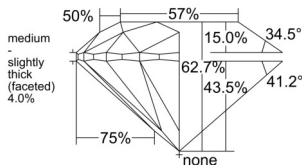

GIA®

FACSIMILE

GIA REPORT 7541475202

Verify this report at GIA.edu

GIA NATURAL DIAMOND DOSSIER®

January 21, 2026
GIA Report Number **7541475202**
Shape and Cutting Style ..... **Round Brilliant**
Measurements ..... **5.94 - 5.97 x 3.74 mm**

GRADING RESULTS

Carat Weight ..... **0.82 carat**
Color Grade ..... **J**
Clarity Grade **S11**
Cut Grade ..... **Excellent**

ADDITIONAL GRADING INFORMATION

Polish ..... **Excellent**
Symmetry ..... **Excellent**
Fluorescence ..... **Faint**
Clarity Characteristics ..... **Crystal, Cloud, Feather**
Inscription(s): **GIA 7541475202**

PROPORTIONS

GRADING SCALES

GIA COLOR SCALE	GIA CLARITY SCALE	GIA CUT SCALE	
D	FLAWLESS	EXCELLENT	
E	INTERNALLY FLAWLESS		
F		VVS₁	VERY GOOD
G	VVS₂		
H	VS₁	GOOD	
I	VS₂		
J	S1₁	FAIR	
K	S1₂		
L	I₁	POOR	
M	I₂		
N	I₃		
O			
P			
Q			
R			
S			
T			
U			
V			
W			
X			
Y			
Z