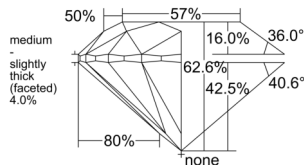

GIA®

FACSIMILE

GIA REPORT

7541474656

Verify this report at GIA.edu

GIA NATURAL DIAMOND DOSSIER®

January 20, 2026
GIA Report Number **7541474656**
Shape and Cutting Style ..... **Round Brilliant**
Measurements ..... **5.35 - 5.38 x 3.36 mm**

GRADING RESULTS

Carat Weight ..... **0.60 carat**
Color Grade ..... **H**
Clarity Grade ..... **Internally Flawless**
Cut Grade ..... **Excellent**

ADDITIONAL GRADING INFORMATION

Polish ..... **Excellent**
Symmetry ..... **Excellent**
Fluorescence ..... **None**
Clarity Characteristics ..... **Minor Details of Polish**
Inscription(s): **GIA 7541474656**

PROPORTIONS

Profile to actual proportions