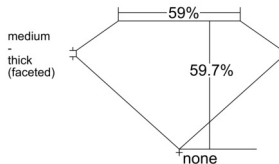

GIA®

FACSIMILE

GIA REPORT

7541468959

Verify this report at GIA.edu

GIA NATURAL DIAMOND DOSSIER®

January 20, 2026

GIA Report Number 7541468959

Shape and Cutting Style ..... Heart Brilliant

Measurements ..... 4.87 x 5.67 x 3.38 mm

GRADING RESULTS

Carat Weight ..... 0.53 carat

Color Grade ..... G

Clarity Grade VVS1

ADDITIONAL GRADING INFORMATION

Polish ..... Excellent

Symmetry ..... Excellent

Fluorescence ..... Faint

Clarity Characteristics ..... Pinpoint, Feather

Inscription(s): GIA 7541468959

PROPORTIONS

Profile not to actual proportions

GRADING SCALES

GIA COLOR SCALE		GIA CLARITY SCALE			
COLORLESS	D	VERY VERY SLIGHTLY INCLUDED	FLAWLESS		
	E		INTERNALLY FLAWLESS		
	F	VERY SLIGHTLY INCLUDED	VVS₁		
	G		VVS₂		
	H		VS₁		
	NEAR COLORLESS	I	SLIGHTLY INCLUDED	VS₂	
		J		SI₁	
		FAINT	K	INCLUDED	SI₂
			L		I₁
			M		I₂
VERTICALLY LIGHT	N	INCLUDED	I₃		
	O				
	P				
	Q				
	R				
LIGHT	S				
	T				
	U				
	V				
	W				
	X				
Y					
Z