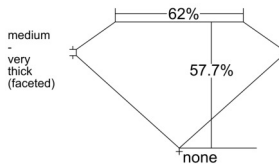

GIA®

FACSIMILE

GIA REPORT 7541458984

Verify this report at GIA.edu

GIA NATURAL DIAMOND DOSSIER®

January 19, 2026
GIA Report Number 7541458984
Shape and Cutting Style ..... Pear Brilliant
Measurements ..... 6.25 x 3.79 x 2.19 mm

GRADING RESULTS

Carat Weight ..... 0.30 carat
Color Grade ..... H
Clarity Grade VVS1

ADDITIONAL GRADING INFORMATION

Polish ..... Excellent
Symmetry ..... Very Good
Fluorescence ..... Faint
Clarity Characteristics ..... Pinpoint, Feather, Extra Facet
Inscription(s): GIA 7541458984

PROPORTIONS

Profile not to actual proportions

GRADING SCALES

GIA COLOR SCALE		GIA CLARITY SCALE			
COLORLESS	D	VERY VERY SLIGHTLY INCLUDED	FLAWLESS		
	E		INTERNALLY FLAWLESS		
	F	VERY SLIGHTLY INCLUDED	VVS₁		
	G		VVS₂		
	H		VS₁		
	NEAR COLORLESS	I	SLIGHTLY INCLUDED	VS₂	
		J		SI₁	
		FAINT	K	INCLUDED	SI₂
			L		I₁
			M		I₂
VERT LIGHT	N	LIGHT	I₃		
	O				
	P				
	Q				
	R