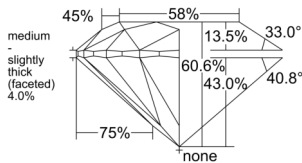

GIA®

FACSIMILE

GIA NATURAL DIAMOND DOSSIER®

January 13, 2026
GIA Report Number 7541435443
Shape and Cutting Style ..... Round Brilliant
Measurements ..... 4.37 - 4.40 x 2.66 mm

GRADING RESULTS

Carat Weight ..... 0.31 carat
Color Grade ..... G
Clarity Grade VVS1
Cut Grade ..... Excellent

ADDITIONAL GRADING INFORMATION

Polish ..... Excellent
Symmetry ..... Excellent
Fluorescence ..... Strong Blue
Clarity Characteristics ..... Pinpoint, Surface Graining
Inscription(s): GIA 7541435443

GIA REPORT 7541435443

Verify this report at GIA.edu

PROPORTIONS

GRADING SCALES

GIA COLOR SCALE	GIA CLARITY SCALE	GIA CUT SCALE	
D	FLAWLESS	EXCELLENT	
E	INTERNALLY FLAWLESS		
F		VVS₁	VERY GOOD
G	VVS₂		
H	VS₁	GOOD	
I	VS₂		
J	SI₁	FAIR	
K	SI₂		
L	I₁	POOR	
M	I₂		
N	I₃		
O			
P			
Q			
R			
S			
T			
U			
V			
W			
X			
Y			
Z