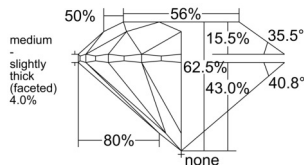

GIA®

FACSIMILE

GIA REPORT

7541430540

Verify this report at GIA.edu

GIA NATURAL DIAMOND DOSSIER®

January 12, 2026
GIA Report Number 7541430540
Shape and Cutting Style ..... Round Brilliant
Measurements ..... 5.37 - 5.41 x 3.37 mm

GRADING RESULTS

Carat Weight ..... 0.60 carat
Color Grade ..... H
Clarity Grade VS1
Cut Grade ..... Excellent

ADDITIONAL GRADING INFORMATION

Polish ..... Excellent
Symmetry ..... Excellent
Fluorescence ..... None
Clarity Characteristics..... Crystal, Cloud, Feather, Pinpoint
Inscription(s): GIA 7541430540

PROPORTIONS

Profile to actual proportions