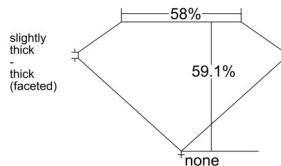

GIA®

FACSIMILE

GIA REPORT 7541429522

Verify this report at GIA.edu

GIA NATURAL DIAMOND DOSSIER®

January 13, 2026
GIA Report Number 7541429522
Shape and Cutting Style ..... Heart Brilliant
Measurements ..... 5.32 x 6.20 x 3.66 mm

GRADING RESULTS

Carat Weight ..... 0.70 carat
Color Grade ..... E
Clarity Grade VS2

ADDITIONAL GRADING INFORMATION

Polish ..... Excellent
Symmetry ..... Excellent
Fluorescence ..... None
Clarity Characteristics ..... Feather
Inscription(s): GIA 7541429522

PROPORTIONS

Profile not to actual proportions

GRADING SCALES

GIA COLOR SCALE		GIA CLARITY SCALE			
COLORLESS	D	VERY VERY SLIGHTLY INCLUDED	FLAWLESS		
	E		INTERNALLY FLAWLESS		
	F	VERY SLIGHTLY INCLUDED	VVS₁		
	G		VVS₂		
	H		VS₁		
	NEAR COLORLESS	I	SLIGHTLY INCLUDED	VS₂	
		J		SI₁	
		FAINT	K	INCLUDED	SI₂
			L		I₁
			M		I₂
VERT LIGHT			N	INCLUDED	I₃
			O		
			P		
	Q				
LIGHT	R				
	S				
	T				
	U				
	V				
	Z