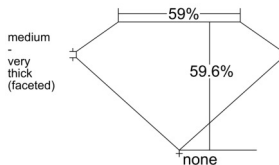

GIA®

FACSIMILE

GIA REPORT 7541408222

Verify this report at GIA.edu

GIA NATURAL DIAMOND DOSSIER®

January 09, 2026
GIA Report Number 7541408222
Shape and Cutting Style ..... Heart Brilliant
Measurements ..... 5.32 x 6.23 x 3.71 mm

GRADING RESULTS

Carat Weight ..... 0.70 carat
Color Grade ..... K
Clarity Grade VVS2

ADDITIONAL GRADING INFORMATION

Polish ..... Excellent
Symmetry ..... Excellent
Fluorescence ..... Faint
Clarity Characteristics ..... Cloud, Needle, Pinpoint
Inscription(s): GIA 7541408222

PROPORTIONS

Profile not to actual proportions

GRADING SCALES

GIA COLOR SCALE		GIA CLARITY SCALE	
COLORLESS	D	VERY VERY SLIGHTLY INCLUDED	FLAWLESS
	E		INTERNALLY FLAWLESS
	F		VVS₁
	G		VVS₂
	H		VS₁
	I		VS₂
	J		SI₁
	K		SI₂
	L		I₁
	M		I₂
NEAR COLORLESS	N	SLIGHTLY INCLUDED	I₃
	O		
	P		
	Q		
FAINT	R		
	S		
	T		
	U		
VERT LIGHT	V		
	W		
	X		
	Y		
LIGHT	Z