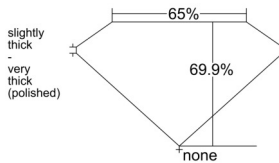

GIA®

FACSIMILE

GIA REPORT 7541403595

Verify this report at GIA.edu

GIA NATURAL DIAMOND DOSSIER®

January 08, 2026
GIA Report Number 7541403595
Shape and Cutting Style . **Cut-Cornered Square Modified Brilliant**
Measurements ..... 4.61 x 4.59 x 3.20 mm

GRADING RESULTS

Carat Weight ..... 0.53 carat
Color Grade ..... D
Clarity Grade VS1

ADDITIONAL GRADING INFORMATION

Polish ..... Excellent
Symmetry ..... Excellent
Fluorescence ..... Strong Blue
Clarity Characteristics..... Crystal, Cloud, Pinpoint
Inscription(s): GIA 7541403595

PROPORTIONS

Profile not to actual proportions

GRADING SCALES

GIA COLOR SCALE		GIA CLARITY SCALE			
COLORLESS	D	VERY VERY SLIGHTLY INCLUDED	FLAWLESS		
	E		INTERNALLY FLAWLESS		
	F	VERY SLIGHTLY INCLUDED	VVS₁		
	G		VVS₂		
	H		VS₁		
	NEAR COLORLESS	I	SLIGHTLY INCLUDED	VS₂	
		J		SI₁	
		FAINT	K	INCLUDED	SI₂
			L		I₁
			M		I₂
VERT LIGHT	N	LIGHT	I₃		
	O				
	P				
	Q				
	R