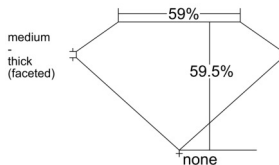

GIA®

FACSIMILE

GIA REPORT 7541390523

Verify this report at GIA.edu

GIA NATURAL DIAMOND DOSSIER®

January 06, 2026
GIA Report Number 7541390523
Shape and Cutting Style ..... Heart Brilliant
Measurements ..... 4.79 x 5.50 x 3.27 mm

GRADING RESULTS

Carat Weight ..... 0.50 carat
Color Grade ..... D
Clarity Grade VVS2

ADDITIONAL GRADING INFORMATION

Polish ..... Excellent
Symmetry ..... Very Good
Fluorescence ..... Faint
Clarity Characteristics..... Indented Natural, Pinpoint, Surface
Graining

Inscription(s): GIA 7541390523

PROPORTIONS

Profile not to actual proportions

GRADING SCALES

GIA COLOR SCALE		GIA CLARITY SCALE			
COLORLESS	D	VERY VERY SLIGHTLY INCLUDED	FLAWLESS		
	E		INTERNALLY FLAWLESS		
	F	VERY SLIGHTLY INCLUDED	VVS₁		
	G		VVS₂		
	H		VS₁		
	NEAR COLORLESS	I	SLIGHTLY INCLUDED	VS₂	
		J		SI₁	
		FAINT	K	INCLUDED	SI₂
			L		I₁
			M		I₂
VERT LIGHT	N		INCLUDED	I₃	
	O				
	P				
	Q				
	R				
	S				
LIGHT	T				
	U				
	V				
	W				
	X				
Y					
Z