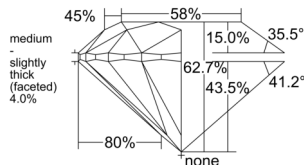

GIA®

FACSIMILE

GIA REPORT

7541385785

Verify this report at GIA.edu

GIA NATURAL DIAMOND DOSSIER®

January 07, 2026
GIA Report Number 7541385785
Shape and Cutting Style ..... Round Brilliant
Measurements ..... 4.70 - 4.73 x 2.96 mm

GRADING RESULTS

Carat Weight ..... 0.40 carat
Color Grade ..... E
Clarity Grade VVS1
Cut Grade ..... Excellent

ADDITIONAL GRADING INFORMATION

Polish ..... Excellent
Symmetry ..... Excellent
Fluorescence ..... None
Clarity Characteristics ..... Cloud, Pinpoint, Feather
Inscription(s): GIA 7541385785

PROPORTIONS

Profile to actual proportions

GRADING SCALES

GIA COLOR SCALE

COLORED	D
	E
	F
	G
	H
	I
	J
NEAR COLORLESS	K
	L
FAIN	M
	N
	O
	P
VERY LIGHT	Q
	R
	S
	T
	U
	V
	W
	X
	Y
LIGHT	Z

GIA CLARITY SCALE

FLAWLESS	INTERNAL FLAWLESS	
		FLAWLESS
VERY VERY SLIGHTLY INCLUDED	VERY SLIGHTLY INCLUDED	
		VVS₁
	VVS₂	
SLIGHTLY INCLUDED	INCLUDED	
		VS₁
	VS₂	
	SI₁	
	SI₂	
	I₁	
	I₂	
	I₃	

GIA CUT SCALE

EXCELLENT
VERY GOOD
GOOD
FAIR
POOR