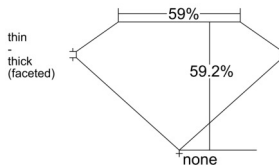

GIA®

FACSIMILE

GIA REPORT

7541383510

Verify this report at GIA.edu

GIA NATURAL DIAMOND DOSSIER®

January 06, 2026
GIA Report Number 7541383510
Shape and Cutting Style ..... Heart Brilliant
Measurements ..... 5.44 x 6.15 x 3.64 mm

GRADING RESULTS

Carat Weight ..... 0.70 carat
Color Grade ..... G
Clarity Grade VS1

ADDITIONAL GRADING INFORMATION

Polish ..... Excellent
Symmetry ..... Very Good
Fluorescence ..... None
Clarity Characteristics..... Indented Natural, Feather, Pinpoint
Inscription(s): GIA 7541383510

PROPORTIONS

Profile not to actual proportions

GRADING SCALES

GIA COLOR SCALE		GIA CLARITY SCALE			
COLORLESS	D	VERY VERY SLIGHTLY INCLUDED	FLAWLESS		
	E		INTERNALLY FLAWLESS		
	F	VERY SLIGHTLY INCLUDED	VVS₁		
	G		VVS₂		
	H		VS₁		
	NEAR COLORLESS	I	SLIGHTLY INCLUDED	VS₂	
		J		SI₁	
		FAINT	K	INCLUDED	SI₂
			L		I₁
			M		I₂
VERTICALLY LIGHT	N	INCLUDED	I₃		
	O				
	P				
	Q				
	R				
LIGHT	S				
	T				
	U				
	V				
	W				
X					
Y					
Z