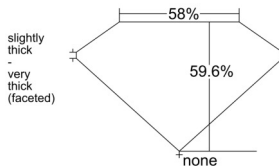

GIA®

FACSIMILE

GIA REPORT 7541377009

Verify this report at GIA.edu

GIA NATURAL DIAMOND DOSSIER®

January 05, 2026
GIA Report Number 7541377009
Shape and Cutting Style ..... Heart Brilliant
Measurements ..... 5.71 x 6.63 x 3.95 mm

GRADING RESULTS

Carat Weight ..... 0.90 carat
Color Grade ..... K
Clarity Grade SI1

ADDITIONAL GRADING INFORMATION

Polish ..... Excellent
Symmetry ..... Excellent
Fluorescence ..... None
Clarity Characteristics ..... Crystal, Cloud
Inscription(s): GIA 7541377009

PROPORTIONS

Profile not to actual proportions

GRADING SCALES

GIA COLOR SCALE		GIA CLARITY SCALE		
NEAR COLORLESS	D	VERY VERY SLIGHTLY INCLUDED	FLAWLESS	
	E		INTERNALLY FLAWLESS	
	F		VVS₁	
	G		VVS₂	
	FANT	H	VERY SLIGHTLY INCLUDED	VS₁
		I		VS₂
		J	SLIGHTLY INCLUDED	SI₁
		K		SI₂
	L	I₁		
	LIGHT	M	INCLUDED	I₂
N		I₃		
O				
P				
Q				
R