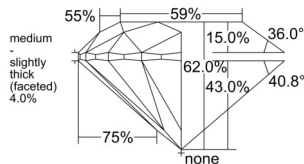

GIA®

FACSIMILE

GIA REPORT

7541366240

Verify this report at GIA.edu

GIA NATURAL DIAMOND DOSSIER®

January 05, 2026
GIA Report Number 7541366240
Shape and Cutting Style ..... Round Brilliant
Measurements ..... 5.43 - 5.46 x 3.38 mm

GRADING RESULTS

Carat Weight ..... 0.62 carat
Color Grade ..... E
Clarity Grade ..... Flawless
Cut Grade ..... Excellent

ADDITIONAL GRADING INFORMATION

Polish ..... Excellent
Symmetry ..... Excellent
Fluorescence ..... None
Clarity Characteristics ..... None
Inscription(s): GIA 7541366240

PROPORTIONS

Profile to actual proportions