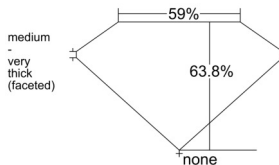

GIA®

FACSIMILE

GIA REPORT 7541366078

Verify this report at GIA.edu

GIA NATURAL DIAMOND DOSSIER®

January 02, 2026
GIA Report Number **7541366078**
Shape and Cutting Style ..... **Marquise Brilliant**
Measurements ..... **7.78 x 4.11 x 2.63 mm**

GRADING RESULTS

Carat Weight ..... **0.50 carat**
Color Grade ..... **E**
Clarity Grade **VS1**

ADDITIONAL GRADING INFORMATION

Polish ..... **Excellent**
Symmetry ..... **Good**
Fluorescence ..... **Medium Blue**
Clarity Characteristics. **Crystal, Indented Natural, Cloud, Pinpoint**
Inscription(s): **GIA 7541366078**

PROPORTIONS

Profile not to actual proportions

GRADING SCALES

GIA COLOR SCALE		GIA CLARITY SCALE	
COLORLESS	D	VERY VERY SLIGHTLY INCLUDED	FLAWLESS
	E		INTERNALLY FLAWLESS
	F		VVS₁
	G		VVS₂
	H		VS₁
	I		VS₂
	J		SI₁
	K		SI₂
	L		I₁
	M		I₂
NEAR COLORLESS	N	SLIGHTLY INCLUDED	I₃
	O		
	P		
	Q		
FAINT	R		
	S		
	T		
	U		
VERT LIGHT	V		
	W		
	X		
	Y		
LIGHT	Z