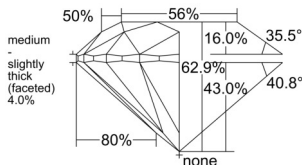

GIA®

FACSIMILE

GIA REPORT 7541351847

Verify this report at GIA.edu

GIA NATURAL DIAMOND DOSSIER®

January 02, 2026
GIA Report Number 7541351847
Shape and Cutting Style ..... Round Brilliant
Measurements ..... 4.71 - 4.73 x 2.97 mm

GRADING RESULTS

Carat Weight ..... 0.41 carat
Color Grade ..... N
Clarity Grade S11
Cut Grade ..... Excellent

ADDITIONAL GRADING INFORMATION

Polish ..... Excellent
Symmetry ..... Excellent
Fluorescence ..... Faint
Clarity Characteristics ..... Cloud, Crystal
Inscription(s): GIA 7541351847

PROPORTIONS

GRADING SCALES

GIA COLOR SCALE

COLORLESS	D
	E
	F
	G
	H
	I
	J
NEAR COLORLESS	K
	L
	M
	N
	O
	P
	Q
	R
	S
	T
	U
	V
	W
	X
	Y
	Z

GIA CLARITY SCALE

FLAWLESS	INTERNAL FLAWLESS	
		FLAWLESS
VERY VERY SLIGHTLY INCLUDED	VVS₁	
	VVS₂	
VERY SLIGHTLY INCLUDED	VS₁	
	VS₂	
SLIGHTLY INCLUDED	SI₁	
	SI₂	
INCLUDED	I₁	
	I₂	
	I₃	

GIA CUT SCALE

EXCELLENT
VERY GOOD
GOOD
FAIR
POOR