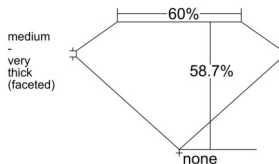

GIA®

FACSIMILE

GIA REPORT

7541350757

Verify this report at GIA.edu

GIA NATURAL DIAMOND DOSSIER®

December 31, 2025
GIA Report Number 7541350757
Shape and Cutting Style ..... Heart Brilliant
Measurements ..... 5.83 x 6.72 x 3.95 mm

GRADING RESULTS

Carat Weight ..... 0.90 carat
Color Grade ..... J
Clarity Grade VS1

ADDITIONAL GRADING INFORMATION

Polish ..... Excellent
Symmetry ..... Excellent
Fluorescence ..... None
Clarity Characteristics ..... Crystal, Needle, Pinpoint
Inscription(s): GIA 7541350757

PROPORTIONS

Profile not to actual proportions

GRADING SCALES

GIA COLOR SCALE		GIA CLARITY SCALE			
COLORLESS	D	VERY VERY SLIGHTLY INCLUDED	FLAWLESS		
	E		INTERNALLY FLAWLESS		
	F	VERY SLIGHTLY INCLUDED	VS₁		
	G		VS₂		
	H		VS₁		
	NEAR COLORLESS	I	SLIGHTLY INCLUDED	VS₂	
		J		SI₁	
		FAINT	K	INCLUDED	SI₂
			L		I₁
			M		I₂
VERT LIGHT	N	INCLUDED	I₃		
	O				
	P				
	Q				
	R				
LIGHT	S				
	T				
	U				
	V				
	W				
	X				
	Y				
	Z