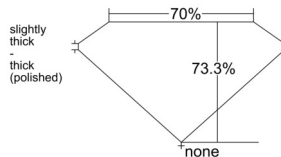

GIA®

FACSIMILE

GIA REPORT

7541348281

Verify this report at GIA.edu

GIA NATURAL DIAMOND DOSSIER®

January 01, 2026
GIA Report Number **7541348281**
Shape and Cutting Style ..... **Square Modified Brilliant**
Measurements ..... **4.59 x 4.55 x 3.34 mm**

GRADING RESULTS

Carat Weight ..... **0.61 carat**
Color Grade ..... **G**
Clarity Grade **VVS2**

ADDITIONAL GRADING INFORMATION

Polish ..... **Excellent**
Symmetry ..... **Very Good**
Fluorescence ..... **None**
Clarity Characteristics ..... **Cloud, Feather, Pinpoint**
Inscription(s): **GIA 7541348281**

PROPORTIONS

Profile not to actual proportions

GRADING SCALES

GIA COLOR SCALE		GIA CLARITY SCALE			
COLORLESS	D	VERY VERY SLIGHTLY INCLUDED	FLAWLESS		
	E		INTERNALLY FLAWLESS		
	F	VERY SLIGHTLY INCLUDED	VVS₁		
	G		VVS₂		
	H		VS₁		
	NEAR COLORLESS	I	SLIGHTLY INCLUDED	VS₂	
		J		SI₁	
		FAINT	K	INCLUDED	SI₂
			L		I₁
			M		I₂
VERT LIGHT	N	LIGHT	I₃		
	O				
	P				
	Q				
	R