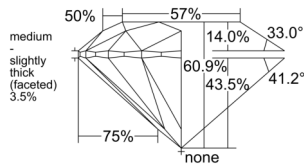

GIA®

FACSIMILE

GIA REPORT

7541331571

Verify this report at GIA.edu

GIA NATURAL DIAMOND DOSSIER®

December 30, 2025
GIA Report Number 7541331571
Shape and Cutting Style ..... Round Brilliant
Measurements ..... 4.38 - 4.41 x 2.68 mm

GRADING RESULTS

Carat Weight ..... 0.31 carat
Color Grade ..... G
Clarity Grade S11
Cut Grade ..... Excellent

ADDITIONAL GRADING INFORMATION

Polish ..... Excellent
Symmetry ..... Excellent
Fluorescence ..... Faint
Clarity Characteristics ..... Crystal, Feather, Cloud
Inscription(s): GIA 7541331571

PROPORTIONS

Profile to actual proportions

GRADING SCALES

GIA COLOR SCALE

COLORESS	D
	E
	F
	G
	H
	I
	J
NEAR COLORESS	K
	L
FAIN	M
	N
	O
	P
	Q
VERY LIGHT	R
	S
	T
	U
	V
	W
	X
	Y
LIGHT	Z

GIA CLARITY SCALE

VERY VERY SLIGHTLY INCLUDED	FLAWLESS
	INTERNALLY FLAWLESS
VERY SLIGHTLY INCLUDED	VVS₁
	VVS₂
SLIGHTLY INCLUDED	VS₁
	VS₂
INCLUDED	SI₁
	SI₂
	I₁
	I₂
	I₃

GIA CUT SCALE

EXCELLENT	
VERY GOOD	
GOOD	
FAIR	
POOR