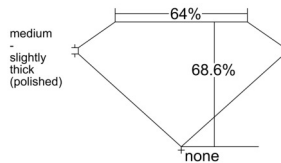

GIA®

FACSIMILE

GIA REPORT

7541323864

Verify this report at GIA.edu

GIA NATURAL DIAMOND DOSSIER®

December 26, 2025
GIA Report Number 7541323864
Shape and Cutting Style ..... Emerald Cut
Measurements ..... 4.58 x 3.34 x 2.29 mm

GRADING RESULTS

Carat Weight ..... 0.34 carat
Color Grade ..... F
Clarity Grade VS1

ADDITIONAL GRADING INFORMATION

Polish ..... Excellent
Symmetry ..... Very Good
Fluorescence ..... None
Clarity Characteristics ..... Cloud, Crystal, Pinpoint
Inscription(s): GIA 7541323864

PROPORTIONS

Profile not to actual proportions

GRADING SCALES

GIA COLOR SCALE		GIA CLARITY SCALE			
COLORLESS	D	VERY VERY SLIGHTLY INCLUDED	FLAWLESS		
	E		INTERNALLY FLAWLESS		
	F	VERY SLIGHTLY INCLUDED	VVS₁		
	G		VVS₂		
	H		VS₁		
	NEAR COLORLESS	I	SLIGHTLY INCLUDED	VS₂	
		J		SI₁	
		FAINT	K	INCLUDED	SI₂
			L		I₁
			M		I₂
VERT LIGHT	N	LIGHT	I₃		
	O				
	P				
	Q				
	R