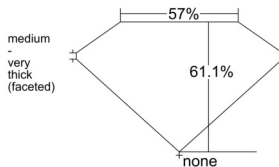

GIA®

FACSIMILE

GIA REPORT

7541322759

Verify this report at GIA.edu

GIA NATURAL DIAMOND DOSSIER®

December 29, 2025
GIA Report Number 7541322759
Shape and Cutting Style ..... Heart Brilliant
Measurements ..... 5.29 x 5.64 x 3.45 mm

GRADING RESULTS

Carat Weight ..... 0.60 carat
Color Grade ..... F
Clarity Grade VVS1

ADDITIONAL GRADING INFORMATION

Polish ..... Excellent
Symmetry ..... Very Good
Fluorescence ..... Faint
Clarity Characteristics ..... Cloud, Feather
Inscription(s): GIA 7541322759

PROPORTIONS

Profile not to actual proportions

GRADING SCALES

GIA COLOR SCALE		GIA CLARITY SCALE			
COLORLESS	D	VERY VERY SLIGHTLY INCLUDED	FLAWLESS		
	E		INTERNALLY FLAWLESS		
	F	VERY SLIGHTLY INCLUDED	VVS₁		
	G		VVS₂		
	H		VS₁		
	NEAR COLORLESS	I	SLIGHTLY INCLUDED	VS₂	
		J		SI₁	
		FAINT	K	INCLUDED	SI₂
			L		I₁
			M		I₂
VERT LIGHT	N	INCLUDED	I₃		
	O				
	P				
	Q				
	R				
	S				
	T				
LIGHT	U				
	V				
	W				
	X				
Y					
Z