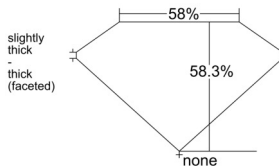

GIA®

FACSIMILE

GIA REPORT 7541322363

Verify this report at GIA.edu

GIA NATURAL DIAMOND DOSSIER®

December 26, 2025
GIA Report Number 7541322363
Shape and Cutting Style ..... Heart Brilliant
Measurements ..... 5.39 x 6.26 x 3.65 mm

GRADING RESULTS

Carat Weight ..... 0.70 carat
Color Grade ..... H
Clarity Grade VS1

ADDITIONAL GRADING INFORMATION

Polish ..... Excellent
Symmetry ..... Very Good
Fluorescence ..... None
Clarity Characteristics ..... Feather, Pinpoint
Inscription(s): GIA 7541322363

PROPORTIONS

Profile not to actual proportions

GRADING SCALES

GIA COLOR SCALE		GIA CLARITY SCALE			
COLORLESS	D	VERY VERY SLIGHTLY INCLUDED	FLAWLESS		
	E		INTERNALLY FLAWLESS		
	F	VERY SLIGHTLY INCLUDED	VS₁		
	G		VS₂		
	H		VS₁		
	NEAR COLORLESS	I	SLIGHTLY INCLUDED	SI₁	
		J		SI₂	
		FAINT	K	INCLUDED	I₁
			L		I₂
			M		I₃
VERT LIGHT	N				
	O				
	P				
	Q				
	R				
	S				
	T				
LIGHT	U				
	V				
	W				
	X				
Y					
Z