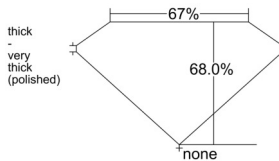

GIA®

FACSIMILE

GIA REPORT

7541317140

Verify this report at GIA.edu

GIA NATURAL DIAMOND DOSSIER®

December 26, 2025
GIA Report Number 7541317140
Shape and Cutting Style ..... Emerald Cut
Measurements ..... 6.03 x 4.36 x 2.96 mm

GRADING RESULTS

Carat Weight ..... 0.81 carat
Color Grade ..... J
Clarity Grade VS1

ADDITIONAL GRADING INFORMATION

Polish ..... Excellent
Symmetry ..... Very Good
Fluorescence ..... Faint
Clarity Characteristics ..... Crystal, Cloud, Pinpoint
Inscription(s): GIA 7541317140

PROPORTIONS

Profile not to actual proportions

GRADING SCALES

GIA COLOR SCALE		GIA CLARITY SCALE			
COLORLESS	D	NEAR COLORLESS	FLAWLESS		
	E		INTERNALLY FLAWLESS		
	F		VERY VERY SLIGHTLY INCLUDED	VVS₁	
	G			VVS₂	
	H			VERY SLIGHTLY INCLUDED	VS₁
	I		VS₂		
	J		SLIGHTLY INCLUDED	SI₁	
	K			SI₂	
	L			INCLUDED	I₁
	M				I₂
N	I₃				
O					
P					
Q					
R					
S					
T					
U					
V					
W					
X					
Y					
Z