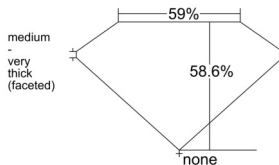

GIA®

FACSIMILE

GIA REPORT 7541313037

Verify this report at GIA.edu

GIA NATURAL DIAMOND DOSSIER®

December 26, 2025
GIA Report Number 7541313037
Shape and Cutting Style ..... Heart Brilliant
Measurements ..... 4.94 x 5.50 x 3.23 mm

GRADING RESULTS

Carat Weight ..... 0.53 carat
Color Grade ..... J
Clarity Grade VVS1

ADDITIONAL GRADING INFORMATION

Polish ..... Excellent
Symmetry ..... Excellent
Fluorescence ..... Faint
Clarity Characteristics ..... Pinpoint, Cloud, Feather
Inscription(s): GIA 7541313037

PROPORTIONS

Profile not to actual proportions

GRADING SCALES

GIA COLOR SCALE		GIA CLARITY SCALE	
COLORLESS	D	VERY VERY SLIGHTLY INCLUDED	FLAWLESS
	E		INTERNALLY FLAWLESS
	F		VVS₁
	G		VVS₂
	H		VS₁
	I		VS₂
	J		SI₁
	K		SI₂
	L		I₁
	M		I₂
NEAR COLORLESS	N	SLIGHTLY INCLUDED	I₃
	O		
	P		
	Q		
FAINT	R	INCLUDED	
	S		
	T		
	U		
VERT LIGHT	V	INCLUDED	
	W		
	X		
	Y		
LIGHT	Z