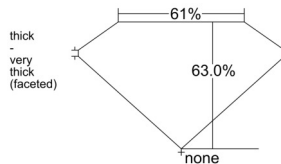

GIA®

FACSIMILE

GIA REPORT 7541299824

Verify this report at GIA.edu

GIA NATURAL DIAMOND DOSSIER®

December 24, 2025
GIA Report Number 7541299824
Shape and Cutting Style ..... Pear Brilliant
Measurements ..... 6.27 x 3.72 x 2.35 mm

GRADING RESULTS

Carat Weight ..... 0.34 carat
Color Grade ..... D
Clarity Grade VVS1

ADDITIONAL GRADING INFORMATION

Polish ..... Excellent
Symmetry ..... Very Good
Fluorescence ..... None
Clarity Characteristics ..... Pinpoint, Cloud
Inscription(s): GIA 7541299824

PROPORTIONS

Profile not to actual proportions

GRADING SCALES

GIA COLOR SCALE		GIA CLARITY SCALE	
COLORLESS	D	VERY VERY SLIGHTLY INCLUDED	FLAWLESS
	E		INTERNALLY FLAWLESS
	F		VVS₁
	G		VVS₂
	H		VS₁
	I		VS₂
	J		SI₁
	K		SI₂
	L		I₁
	M		I₂
NEAR COLORLESS	N	SLIGHTLY INCLUDED	I₃
	O		
	P		
	Q		
FAINT	R		
	S		
	T		
	U		
VERT LIGHT	V		
	W		
	X		
	Y		
LIGHT	Z