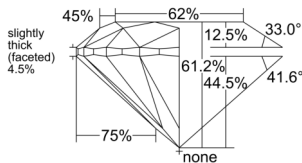

GIA®

FACSIMILE

GIA REPORT 7541294750

Verify this report at GIA.edu

GIA NATURAL DIAMOND DOSSIER®

December 24, 2025
GIA Report Number 7541294750
Shape and Cutting Style ..... Round Brilliant
Measurements ..... 6.27 - 6.32 x 3.86 mm

GRADING RESULTS

Carat Weight ..... 0.95 carat
Color Grade I
Clarity Grade S11
Cut Grade ..... Excellent

ADDITIONAL GRADING INFORMATION

Polish ..... Excellent
Symmetry ..... Excellent
Fluorescence ..... None
Clarity Characteristics ..... Cloud, Crystal
Inscription(s): GIA 7541294750

PROPORTIONS

Profile to actual proportions