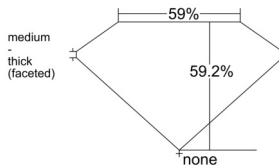

GIA®

FACSIMILE

GIA REPORT

7541292717

Verify this report at GIA.edu

GIA NATURAL DIAMOND DOSSIER®

December 23, 2025
GIA Report Number 7541292717
Shape and Cutting Style ..... Heart Brilliant
Measurements ..... 4.76 x 5.61 x 3.32 mm

GRADING RESULTS

Carat Weight ..... 0.50 carat
Color Grade ..... G
Clarity Grade VS2

ADDITIONAL GRADING INFORMATION

Polish ..... Excellent
Symmetry ..... Very Good
Fluorescence ..... None
Clarity Characteristics ..... Cloud, Feather
Inscription(s): GIA 7541292717

PROPORTIONS

Profile not to actual proportions

GRADING SCALES

GIA COLOR SCALE		GIA CLARITY SCALE			
COLORLESS	D	VERY VERY SLIGHTLY INCLUDED	FLAWLESS		
	E		INTERNALLY FLAWLESS		
	F	VERY SLIGHTLY INCLUDED	VVS₁		
	G		VVS₂		
	H		VS₁		
	NEAR COLORLESS	I	SLIGHTLY INCLUDED	VS₂	
		J		SI₁	
		FAINT	K	INCLUDED	SI₂
			L		I₁
			M		I₂
VERT LIGHT	N	INCLUDED	I₃		
	O				
	P				
	Q				
	R				
LIGHT	S				
	T				
	U				
	V				
	W				
	Z