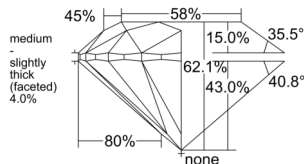

GIA®

FACSIMILE

GIA REPORT

7541286297

Verify this report at GIA.edu

GIA NATURAL DIAMOND DOSSIER®

December 24, 2025
GIA Report Number 7541286297
Shape and Cutting Style ..... Round Brilliant
Measurements ..... 5.37 - 5.39 x 3.34 mm

GRADING RESULTS

Carat Weight ..... 0.60 carat
Color Grade ..... N
Clarity Grade VVS1
Cut Grade ..... Excellent

ADDITIONAL GRADING INFORMATION

Polish ..... Excellent
Symmetry ..... Excellent
Fluorescence ..... Medium Blue
Clarity Characteristics ..... Pinpoint, Cloud
Inscription(s): GIA 7541286297

PROPORTIONS

Profile to actual proportions

GRADING SCALES

GIA COLOR SCALE

COLORESS	D
	E
	F
	G
	H
	I
	J
NEAR COLORESS	K
	L
FANIT	M
	N
	O
	P
VERY LIGHT	Q
	R
	S
	T
	U
	V
	W
	X
	Y
LIGHT	Z

GIA CLARITY SCALE

VERY VERY SLIGHTLY INCLUDED	FLAWLESS
	INTERNALLY FLAWLESS
VERY SLIGHTLY INCLUDED	VVS₁
	VVS₂
SLIGHTLY INCLUDED	VS₁
	VS₂
INCLUDED	SI₁
	SI₂
	I₁
	I₂
	I₃

GIA CUT SCALE

EXCELLENT
VERY GOOD
GOOD
FAIR
POOR