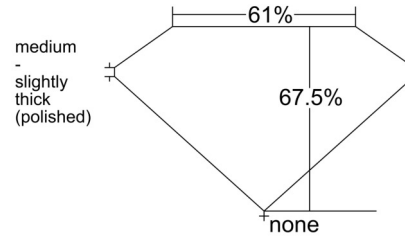

GIA NATURAL DIAMOND GRADING REPORT

December 23, 2025
 GIA Report Number 7541278065
 Shape and Cutting Style Emerald Cut
 Measurements 11.02 x 7.69 x 5.19 mm

GRADING RESULTS

Carat Weight 4.01 carat
 Color Grade F
 Clarity Grade VS1

ADDITIONAL GRADING INFORMATION

Polish Excellent
 Symmetry Excellent
 Fluorescence None
 Inscription(s): GIA 7541278065
Comments: Pinpoints are not shown.

PROPORTIONS

Profile not to actual proportions

CLARITY CHARACTERISTICS

KEY TO SYMBOLS*

-  Cloud
-  Needle
-  Indented Natural

* Red symbols denote internal characteristics (inclusions). Green or black symbols denote external characteristics (blemishes). Diagram is an approximate representation of the diamond, and symbols shown indicate type, position, and approximate size of clarity characteristics. All clarity characteristics may not be shown. Details of finish are not shown.