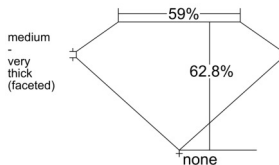

GIA®

FACSIMILE

GIA REPORT

7541277831

Verify this report at GIA.edu

GIA NATURAL DIAMOND DOSSIER®

December 19, 2025
GIA Report Number 7541277831
Shape and Cutting Style ..... Oval Brilliant
Measurements ..... 7.75 x 5.41 x 3.40 mm

GRADING RESULTS

Carat Weight ..... 0.90 carat
Color Grade ..... E
Clarity Grade VS1

ADDITIONAL GRADING INFORMATION

Polish ..... Excellent
Symmetry ..... Excellent
Fluorescence ..... Medium Blue
Clarity Characteristics ..... Crystal, Pinpoint
Inscription(s): GIA 7541277831

PROPORTIONS

Profile not to actual proportions

GRADING SCALES

GIA COLOR SCALE		GIA CLARITY SCALE			
COLORLESS	D	VERY VERY SLIGHTLY INCLUDED	FLAWLESS		
	E		INTERNALLY FLAWLESS		
	F	VERY SLIGHTLY INCLUDED	VS₁		
	G		VS₂		
	H		VS₁		
	NEAR COLORLESS	I	SLIGHTLY INCLUDED	VS₂	
		J		SI₁	
		FAINT	K	INCLUDED	SI₂
			L		I₁
			M		I₂
VERT LIGHT	N	LIGHT	I₃		
	O				
	P				
	Q				
	R				
	S				
	T