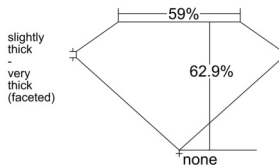

GIA®

FACSIMILE

GIA REPORT 7541272297

Verify this report at GIA.edu

GIA NATURAL DIAMOND DOSSIER®

December 19, 2025
GIA Report Number 7541272297
Shape and Cutting Style ..... Heart Brilliant
Measurements ..... 5.30 x 6.05 x 3.81 mm

GRADING RESULTS

Carat Weight ..... 0.70 carat
Color Grade ..... G
Clarity Grade VS1

ADDITIONAL GRADING INFORMATION

Polish ..... Excellent
Symmetry ..... Very Good
Fluorescence ..... Faint
Clarity Characteristics ..... Feather, Pinpoint
Inscription(s): GIA 7541272297

PROPORTIONS

Profile not to actual proportions

GRADING SCALES

GIA COLOR SCALE		GIA CLARITY SCALE		
NEAR COLORLESS	D	VERY VERY SLIGHTLY INCLUDED	FLAWLESS	
	E		INTERNALLY FLAWLESS	
	F	VERY SLIGHTLY INCLUDED	VVS₁	
	G		VVS₂	
	H		VS₁	
	FAINT	I	SLIGHTLY INCLUDED	VS₂
		J		SI₁
		K	INCLUDED	SI₂
		L		I₁
		M		I₂
N		I₃		
LIGHT	O			
	P			
	Q			
	R			
	S			
	T			
	U			
	V			
	W			
	X			
	Y			
	Z