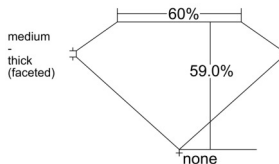

GIA®

FACSIMILE

GIA REPORT 7541272143

Verify this report at GIA.edu

GIA NATURAL DIAMOND DOSSIER®

December 22, 2025
GIA Report Number 7541272143
Shape and Cutting Style ..... Heart Brilliant
Measurements ..... 5.60 x 6.26 x 3.69 mm

GRADING RESULTS

Carat Weight ..... 0.70 carat
Color Grade ..... G
Clarity Grade VS1

ADDITIONAL GRADING INFORMATION

Polish ..... Excellent
Symmetry ..... Very Good
Fluorescence ..... None
Clarity Characteristics ..... Crystal, Cloud, Feather
Inscription(s): GIA 7541272143

PROPORTIONS

Profile not to actual proportions

GRADING SCALES

GIA COLOR SCALE		GIA CLARITY SCALE			
COLORLESS	D	VERY VERY SLIGHTLY INCLUDED	FLAWLESS		
	E		INTERNALLY FLAWLESS		
	F	VERY SLIGHTLY INCLUDED	VVS₁		
	G		VVS₂		
	H		VS₁		
	NEAR COLORLESS	I	SLIGHTLY INCLUDED	VS₂	
		J		SI₁	
		FAINT	K	INCLUDED	SI₂
			L		I₁
			M		I₂
VERTICALLY LIGHT	N	INCLUDED	I₃		
	O				
	P				
	Q				
	R				
LIGHT	S				
	T				
	U				
	V				
	W				
X					
Y					
Z