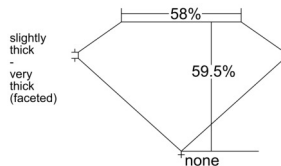

GIA®

FACSIMILE

GIA REPORT

7541270866

Verify this report at GIA.edu

GIA NATURAL DIAMOND DOSSIER®

December 19, 2025
GIA Report Number 7541270866
Shape and Cutting Style ..... Heart Brilliant
Measurements ..... 4.86 x 5.59 x 3.33 mm

GRADING RESULTS

Carat Weight ..... 0.54 carat
Color Grade ..... H
Clarity Grade VS1

ADDITIONAL GRADING INFORMATION

Polish ..... Very Good
Symmetry ..... Very Good
Fluorescence ..... Faint
Clarity Characteristics ..... Crystal, Pinpoint
Inscription(s): GIA 7541270866

PROPORTIONS

Profile not to actual proportions

GRADING SCALES

GIA COLOR SCALE		GIA CLARITY SCALE			
COLORLESS	D	VERY VERY SLIGHTLY INCLUDED	FLAWLESS		
	E		INTERNALLY FLAWLESS		
	F		VS₁		
	NEAR COLORLESS	G	VERY SLIGHTLY INCLUDED	VS₂	
		H		VS₁	
		FAINT	I	SLIGHTLY INCLUDED	VS₂
			J		SI₁
	K		SI₂		
	VERT LIGHT		L	INCLUDED	I₁
			M		I₂
N			I₃		
O					
P					
Q					
R					
LIGHT	S				
	T				
	U				
	V				
	W				
	X				
Y					
Z