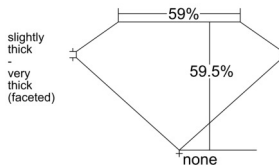

GIA®

FACSIMILE

GIA REPORT 7541270093

Verify this report at GIA.edu

GIA NATURAL DIAMOND DOSSIER®

December 22, 2025
GIA Report Number 7541270093
Shape and Cutting Style ..... Heart Brilliant
Measurements ..... 5.68 x 6.68 x 3.98 mm

GRADING RESULTS

Carat Weight ..... 0.92 carat
Color Grade L
Clarity Grade VS1

ADDITIONAL GRADING INFORMATION

Polish ..... Excellent
Symmetry ..... Excellent
Fluorescence ..... None
Clarity Characteristics ..... Cloud, Feather, Needle
Inscription(s): GIA 7541270093

PROPORTIONS

Profile not to actual proportions

GRADING SCALES

GIA COLOR SCALE		GIA CLARITY SCALE			
COLORLESS	D	VERY VERY SLIGHTLY INCLUDED	FLAWLESS		
	E		INTERNALLY FLAWLESS		
	F	VERY SLIGHTLY INCLUDED	VVS₁		
	G		VVS₂		
	H		VS₁		
	NEAR COLORLESS	I	SLIGHTLY INCLUDED	VS₂	
		J		SI₁	
		FAINT	K	INCLUDED	SI₂
			L		I₁
			M		I₂
VERT LIGHT	N	LIGHT	I₃		
	O				
	P				
	Q				
	R