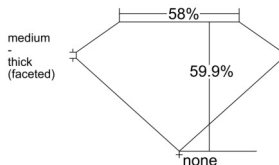

GIA®

FACSIMILE

GIA REPORT

7541269987

Verify this report at GIA.edu

GIA NATURAL DIAMOND DOSSIER®

December 19, 2025
GIA Report Number 7541269987
Shape and Cutting Style ..... Heart Brilliant
Measurements ..... 5.40 x 6.14 x 3.68 mm

GRADING RESULTS

Carat Weight ..... 0.71 carat
Color Grade ..... H
Clarity Grade VS1

ADDITIONAL GRADING INFORMATION

Polish ..... Excellent
Symmetry ..... Excellent
Fluorescence ..... None
Clarity Characteristics ..... Crystal, Cloud
Inscription(s): GIA 7541269987

PROPORTIONS

Profile not to actual proportions

GRADING SCALES

GIA COLOR SCALE		GIA CLARITY SCALE			
COLORLESS	D	VERY VERY SLIGHTLY INCLUDED	FLAWLESS		
	E		INTERNALLY FLAWLESS		
	F	VERY SLIGHTLY INCLUDED	VS₁		
	G		VS₂		
	H		VS₁		
	NEAR COLORLESS	I	SLIGHTLY INCLUDED	VS₂	
		J		SI₁	
		FAINT	K	INCLUDED	SI₂
			L		I₁
			M		I₂
VERT LIGHT	N	INCLUDED	I₃		
	O				
	P				
	Q				
	R				
	S				
	T				
LIGHT	U				
	V				
	W				
	X				
Y					
Z