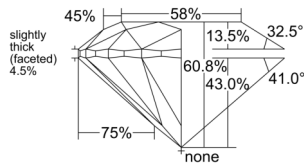

GIA®

FACSIMILE

GIA REPORT

7541263744

Verify this report at GIA.edu

GIA NATURAL DIAMOND DOSSIER®

December 18, 2025
GIA Report Number 7541263744
Shape and Cutting Style ..... Round Brilliant
Measurements ..... 4.29 - 4.32 x 2.62 mm

GRADING RESULTS

Carat Weight ..... 0.30 carat
Color Grade ..... G
Clarity Grade VVS1
Cut Grade ..... Excellent

ADDITIONAL GRADING INFORMATION

Polish ..... Excellent
Symmetry ..... Excellent
Fluorescence ..... None
Clarity Characteristics ..... Cavity, Feather
Inscription(s): GIA 7541263744

PROPORTIONS

Profile to actual proportions