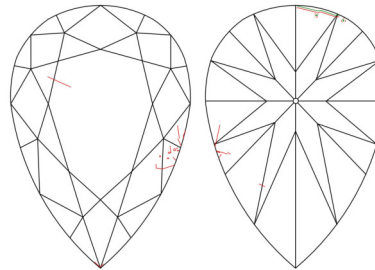

GIA NATURAL DIAMOND GRADING REPORT

December 18, 2025  
 GIA Report Number ..... 7541248348  
 Shape and Cutting Style ..... Pear Brilliant  
 Measurements ..... 8.56 x 5.45 x 3.43 mm

GRADING RESULTS

Carat Weight ..... 1.01 carat  
 Color Grade ..... I  
 Clarity Grade ..... SI1

ADDITIONAL GRADING INFORMATION

Polish ..... Excellent  
 Symmetry ..... Excellent  
 Fluorescence ..... None  
 Inscription(s): GIA 7541248348  
**Comments:** Pinpoints are not shown.

PROPORTIONS

Profile not to actual proportions

CLARITY CHARACTERISTICS

KEY TO SYMBOLS\*

-  Feather
-  Crystal
-  Indented Natural

\* Red symbols denote internal characteristics (inclusions). Green or black symbols denote external characteristics (blemishes). Diagram is an approximate representation of the diamond, and symbols shown indicate type, position, and approximate size of clarity characteristics. All clarity characteristics may not be shown. Details of finish are not shown.