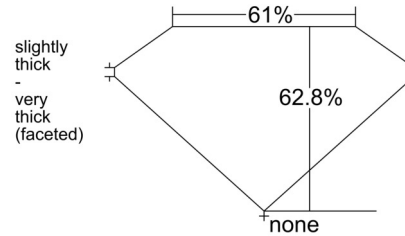

GIA NATURAL DIAMOND GRADING REPORT

December 18, 2025  
 GIA Report Number ..... 7541248348  
 Shape and Cutting Style ..... Pear Brilliant  
 Measurements ..... 8.56 x 5.45 x 3.43 mm

GRADING RESULTS

Carat Weight ..... 1.01 carat  
 Color Grade ..... I  
 Clarity Grade ..... SI1

ADDITIONAL GRADING INFORMATION

Polish ..... Excellent  
 Symmetry ..... Excellent  
 Fluorescence ..... None  
 Inscription(s): GIA 7541248348  
**Comments:** Pinpoints are not shown.

PROPORTIONS

Profile not to actual proportions

CLARITY CHARACTERISTICS

KEY TO SYMBOLS\*

-  Feather
-  Crystal
-  Indented Natural

\* Red symbols denote internal characteristics (inclusions). Green or black symbols denote external characteristics (blemishes). Diagram is an approximate representation of the diamond, and symbols shown indicate type, position, and approximate size of clarity characteristics. All clarity characteristics may not be shown. Details of finish are not shown.