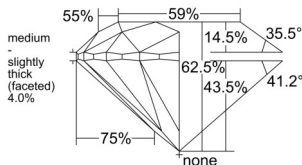

GIA®

FACSIMILE

GIA NATURAL DIAMOND DOSSIER®

December 17, 2025
GIA Report Number 7541243444
Shape and Cutting Style ..... Round Brilliant
Measurements ..... 5.03 - 5.05 x 3.15 mm

GRADING RESULTS

Carat Weight ..... 0.50 carat
Color Grade ..... J
Clarity Grade S11
Cut Grade ..... Excellent

ADDITIONAL GRADING INFORMATION

Polish ..... Excellent
Symmetry ..... Excellent
Fluorescence ..... None
Clarity Characteristics..... Crystal, Feather, Cavity
Inscription(s): GIA 7541243444

GIA REPORT 7541243444

Verify this report at GIA.edu

PROPORTIONS

Profile to actual proportions