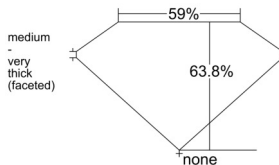

GIA®

FACSIMILE

GIA REPORT

7541224523

Verify this report at GIA.edu

GIA NATURAL DIAMOND DOSSIER®

December 12, 2025
GIA Report Number 7541224523
Shape and Cutting Style ..... Oval Brilliant
Measurements ..... 6.87 x 4.91 x 3.13 mm

GRADING RESULTS

Carat Weight ..... 0.70 carat
Color Grade ..... D
Clarity Grade VS1

ADDITIONAL GRADING INFORMATION

Polish ..... Excellent
Symmetry ..... Very Good
Fluorescence ..... Medium Blue
Clarity Characteristics ..... Feather, Pinpoint
Inscription(s): GIA 7541224523

PROPORTIONS

Profile not to actual proportions

GRADING SCALES

GIA COLOR SCALE		GIA CLARITY SCALE			
COLORLESS	D	VERY VERY SLIGHTLY INCLUDED	FLAWLESS		
	E		INTERNALLY FLAWLESS		
	F	VERY SLIGHTLY INCLUDED	VVS₁		
	G		VVS₂		
	H		VS₁		
	NEAR COLORLESS	I	SLIGHTLY INCLUDED	VS₂	
		J		SI₁	
		FAINT	K	INCLUDED	SI₂
			L		I₁
			M		I₂
VERT LIGHT	N	LIGHT	I₃		
	O				
	P				
	Q				
	R				
	S				
	T				
U					
V					
W					
X					
Y					
Z