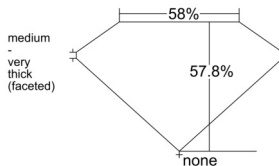

GIA®

FACSIMILE

GIA REPORT 7541213538

Verify this report at GIA.edu

GIA NATURAL DIAMOND DOSSIER®

December 11, 2025
GIA Report Number 7541213538
Shape and Cutting Style ..... Heart Brilliant
Measurements ..... 4.84 x 5.58 x 3.23 mm

GRADING RESULTS

Carat Weight ..... 0.50 carat
Color Grade ..... E
Clarity Grade VS2

ADDITIONAL GRADING INFORMATION

Polish ..... Very Good
Symmetry ..... Very Good
Fluorescence ..... None
Clarity Characteristics ..... Cloud, Crystal
Inscription(s): GIA 7541213538

PROPORTIONS

Profile not to actual proportions

GRADING SCALES

GIA COLOR SCALE		GIA CLARITY SCALE	
COLORLESS	D	VERY VERY SLIGHTLY INCLUDED	FLAWLESS
	E		INTERNALLY FLAWLESS
	F		VVS₁
	G		VVS₂
	H		VS₁
	I		VS₂
	J		SI₁
	K		SI₂
	L		I₁
	M		I₂
NEAR COLORLESS	N	SLIGHTLY INCLUDED	I₃
	O		
	P		
	Q		
FAINT	R		
	S		
	T		
	U		
VERT LIGHT	V		
	W		
	X		
	Y		
LIGHT	Z