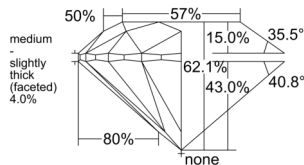

GIA®

FACSIMILE

GIA REPORT 7541205988

Verify this report at GIA.edu

GIA NATURAL DIAMOND DOSSIER®

December 11, 2025
GIA Report Number 7541205988
Shape and Cutting Style ..... Round Brilliant
Measurements ..... 5.65 - 5.68 x 3.52 mm

GRADING RESULTS

Carat Weight ..... 0.70 carat
Color Grade ..... G
Clarity Grade VVS1
Cut Grade ..... Excellent

ADDITIONAL GRADING INFORMATION

Polish ..... Excellent
Symmetry ..... Excellent
Fluorescence ..... Faint
Clarity Characteristics ..... Feather
Inscription(s): GIA 7541205988

PROPORTIONS

Profile to actual proportions

GRADING SCALES

GIA COLOR SCALE

COLOREDNESS	D
	E
	F
	G
	H
	I
	J
NEAR COLORLESS	K
	L
FAINTE	M
	N
	O
	P
VERY LIGHT	Q
	R
	S
	T
	U
	V
	W
	X
	Y
LIGHT	Z

GIA CLARITY SCALE

FLAWLESS	INTERNAL FLAWLESS	
		FLAWLESS
VERY VERY SLIGHTLY INCLUDED	VVS₁	
	VVS₂	
VERY SLIGHTLY INCLUDED	VS₁	
	VS₂	
SLIGHTLY INCLUDED	SI₁	
	SI₂	
INCLUDED	I₁	
	I₂	
	I₃	

GIA CUT SCALE

EXCELLENT	
	VERY GOOD
GOOD	
FAIR	
POOR