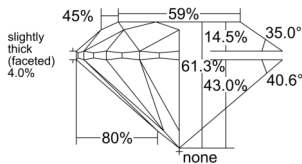

GIA®

FACSIMILE

GIA REPORT

7541199204

Verify this report at GIA.edu

GIA NATURAL DIAMOND DOSSIER®

December 09, 2025
GIA Report Number 7541199204
Shape and Cutting Style ..... Round Brilliant
Measurements ..... 4.35 - 4.38 x 2.68 mm

GRADING RESULTS

Carat Weight ..... 0.32 carat
Color Grade ..... H
Clarity Grade VVS1
Cut Grade ..... Excellent

ADDITIONAL GRADING INFORMATION

Polish ..... Excellent
Symmetry ..... Excellent
Fluorescence ..... None
Clarity Characteristics..... Pinpoint, Internal Graining, Feather
Inscription(s): GIA 7541199204

PROPORTIONS

GRADING SCALES

GIA COLOR SCALE

COLORED	D
	E
	F
	G
	H
	I
	J
NEAR COLORLESS	K
	L
Faint	M
	N
	O
	P
	Q
	R
	S
	T
	U
	V
	W
	X
	Y
LIGHT	Z

GIA CLARITY SCALE

FLAWLESS	VERY VERY SLIGHTLY INCLUDED	VS₁	VS₂	SI₁	SI₂	I₁	I₂	I₃	
									FLAWLESS
INTERNALLY FLAWLESS	VERY SLIGHTLY INCLUDED								

GIA CUT SCALE

EXCELLENT
VERY GOOD
GOOD
FAIR
POOR