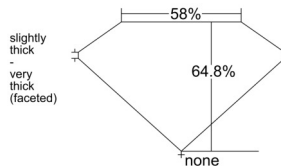

GIA®

FACSIMILE

GIA REPORT

7541188685

Verify this report at GIA.edu

GIA NATURAL DIAMOND DOSSIER®

December 09, 2025
GIA Report Number 7541188685
Shape and Cutting Style ..... Pear Brilliant
Measurements ..... 6.71 x 4.33 x 2.81 mm

GRADING RESULTS

Carat Weight ..... 0.50 carat
Color Grade ..... E
Clarity Grade VS1

ADDITIONAL GRADING INFORMATION

Polish ..... Excellent
Symmetry ..... Very Good
Fluorescence ..... None
Clarity Characteristics ..... Crystal, Pinpoint
Inscription(s): GIA 7541188685

PROPORTIONS

Profile not to actual proportions

GRADING SCALES

GIA COLOR SCALE		GIA CLARITY SCALE			
COLORLESS	D	VERY VERY SLIGHTLY INCLUDED	FLAWLESS		
	E		INTERNALLY FLAWLESS		
	F	VERY SLIGHTLY INCLUDED	VS₁		
	G		VS₂		
	H		VS₁		
	NEAR COLORLESS	I	SLIGHTLY INCLUDED	VS₂	
		J		SI₁	
		FAINT	K	INCLUDED	SI₂
			L		I₁
			M		I₂
VERTICALLY LIGHT	N	INCLUDED	I₃		
	O				
	P				
	Q				
	R				
LIGHT	S				
	T				
	U				
	V				
	W				
	X				
	Y				
	Z