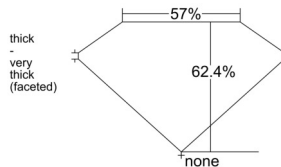

GIA®

FACSIMILE

GIA REPORT

7541183969

Verify this report at GIA.edu

GIA NATURAL DIAMOND DOSSIER®

December 09, 2025
GIA Report Number 7541183969
Shape and Cutting Style ..... Heart Brilliant
Measurements ..... 5.46 x 6.22 x 3.88 mm

GRADING RESULTS

Carat Weight ..... 0.80 carat
Color Grade ..... F
Clarity Grade SI1

ADDITIONAL GRADING INFORMATION

Polish ..... Excellent
Symmetry ..... Excellent
Fluorescence ..... None
Clarity Characteristics ..... Crystal, Cloud, Feather
Inscription(s): GIA 7541183969

PROPORTIONS

Profile not to actual proportions

GRADING SCALES

GIA COLOR SCALE		GIA CLARITY SCALE			
COLORLESS	D	VERY VERY SLIGHTLY INCLUDED	FLAWLESS		
	E		INTERNALLY FLAWLESS		
	F	VERY SLIGHTLY INCLUDED	VVS₁		
	G		VVS₂		
	H		VS₁		
	NEAR COLORLESS	I	SLIGHTLY INCLUDED	VS₂	
		J		SI₁	
		FAINT	K	INCLUDED	SI₂
			L		I₁
			M		I₂
VERT LIGHT	N	LIGHT	I₃		
	O				
	P				
	Q				
	R