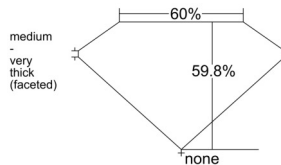

GIA®

FACSIMILE

GIA REPORT

7541174256

Verify this report at GIA.edu

GIA NATURAL DIAMOND DOSSIER®

December 05, 2025
GIA Report Number 7541174256
Shape and Cutting Style ..... Heart Brilliant
Measurements ..... 5.32 x 6.26 x 3.74 mm

GRADING RESULTS

Carat Weight ..... 0.72 carat
Color Grade ..... H
Clarity Grade VS2

ADDITIONAL GRADING INFORMATION

Polish ..... Excellent
Symmetry ..... Very Good
Fluorescence ..... None
Clarity Characteristics ..... Crystal
Inscription(s): GIA 7541174256

PROPORTIONS

Profile not to actual proportions

GRADING SCALES

GIA COLOR SCALE		GIA CLARITY SCALE			
COLORLESS	D	VERY VERY SLIGHTLY INCLUDED	FLAWLESS		
	E		INTERNALLY FLAWLESS		
	F	VERY SLIGHTLY INCLUDED	VVS₁		
	G		VVS₂		
	H		VS₁		
	NEAR COLORLESS	I	SLIGHTLY INCLUDED	VS₂	
		J		SI₁	
		FAINT	K	INCLUDED	SI₂
			L		I₁
			M		I₂
VERTICALLY LIGHT	N	INCLUDED	I₃		
	O				
	P				
	Q				
	R				
LIGHT	S				
	T				
	U				
	V				
	W				
	X				
	Y				
	Z