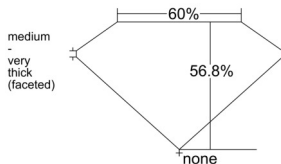

GIA®

FACSIMILE

GIA REPORT 7541173797

Verify this report at GIA.edu

GIA NATURAL DIAMOND DOSSIER®

December 08, 2025
GIA Report Number 7541173797
Shape and Cutting Style ..... Heart Brilliant
Measurements ..... 5.58 x 6.22 x 3.53 mm

GRADING RESULTS

Carat Weight ..... 0.71 carat
Color Grade I
Clarity Grade VVS2

ADDITIONAL GRADING INFORMATION

Polish ..... Excellent
Symmetry ..... Very Good
Fluorescence ..... None
Clarity Characteristics ..... Pinpoint, Cloud
Inscription(s): GIA 7541173797

PROPORTIONS

Profile not to actual proportions

GRADING SCALES

GIA COLOR SCALE		GIA CLARITY SCALE			
COLORLESS	D	VERY VERY SLIGHTLY INCLUDED	FLAWLESS		
	E		INTERNALLY FLAWLESS		
	F	VERY SLIGHTLY INCLUDED	VVS₁		
	G		VVS₂		
	H		VS₁		
	NEAR COLORLESS	I	SLIGHTLY INCLUDED	VS₂	
		J		SI₁	
		FAINT	K	INCLUDED	SI₂
			L		I₁
			M		I₂
VERT LIGHT	N	LIGHT	I₃		
	O				
	P				
	Q				
	R				
	S				
	T				
LIGHT	U				
	V				
	W				
	X				
Y					
Z